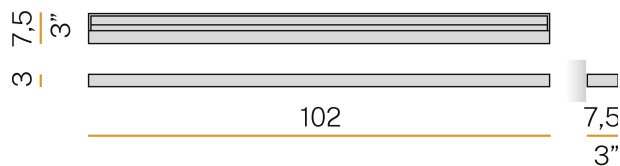

Technical drawing